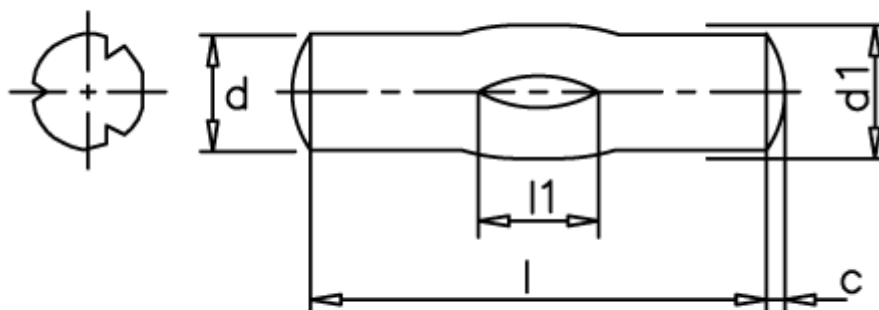

Data Sheet

Article number: 080835301

Description: KLEE Slotted pin S8 5x30
Stainless 1.4305

Measures

d1 = 5.0
d2 = 5.20
Length = 22-35